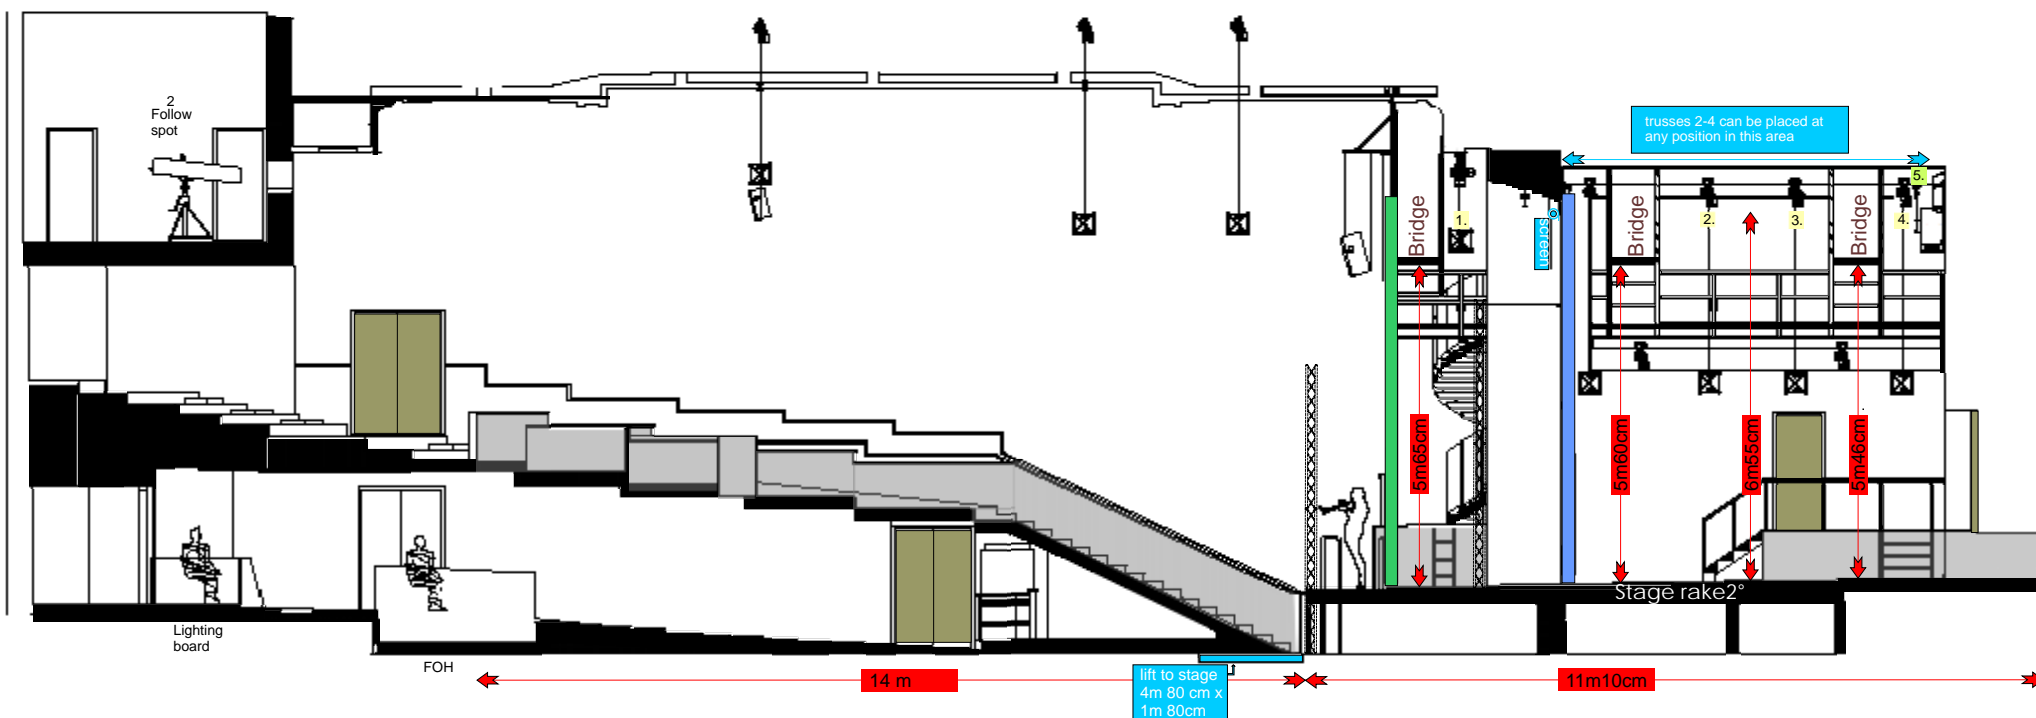

Savoy venue  
Sidecut  
measurements in metric system

Savoy  
CURTAINS AND LEGS  
MEASUREMENT IN METRIC SYSTEM

SHOWER SHOWER

UPSTAGE

SIDESTAGE  
ELEV.+0.85m

PROSCENIUM OPENING

DOWNSTAGE

PPS+VS

Savoy stage  
Sidecut  
measurements in metric system