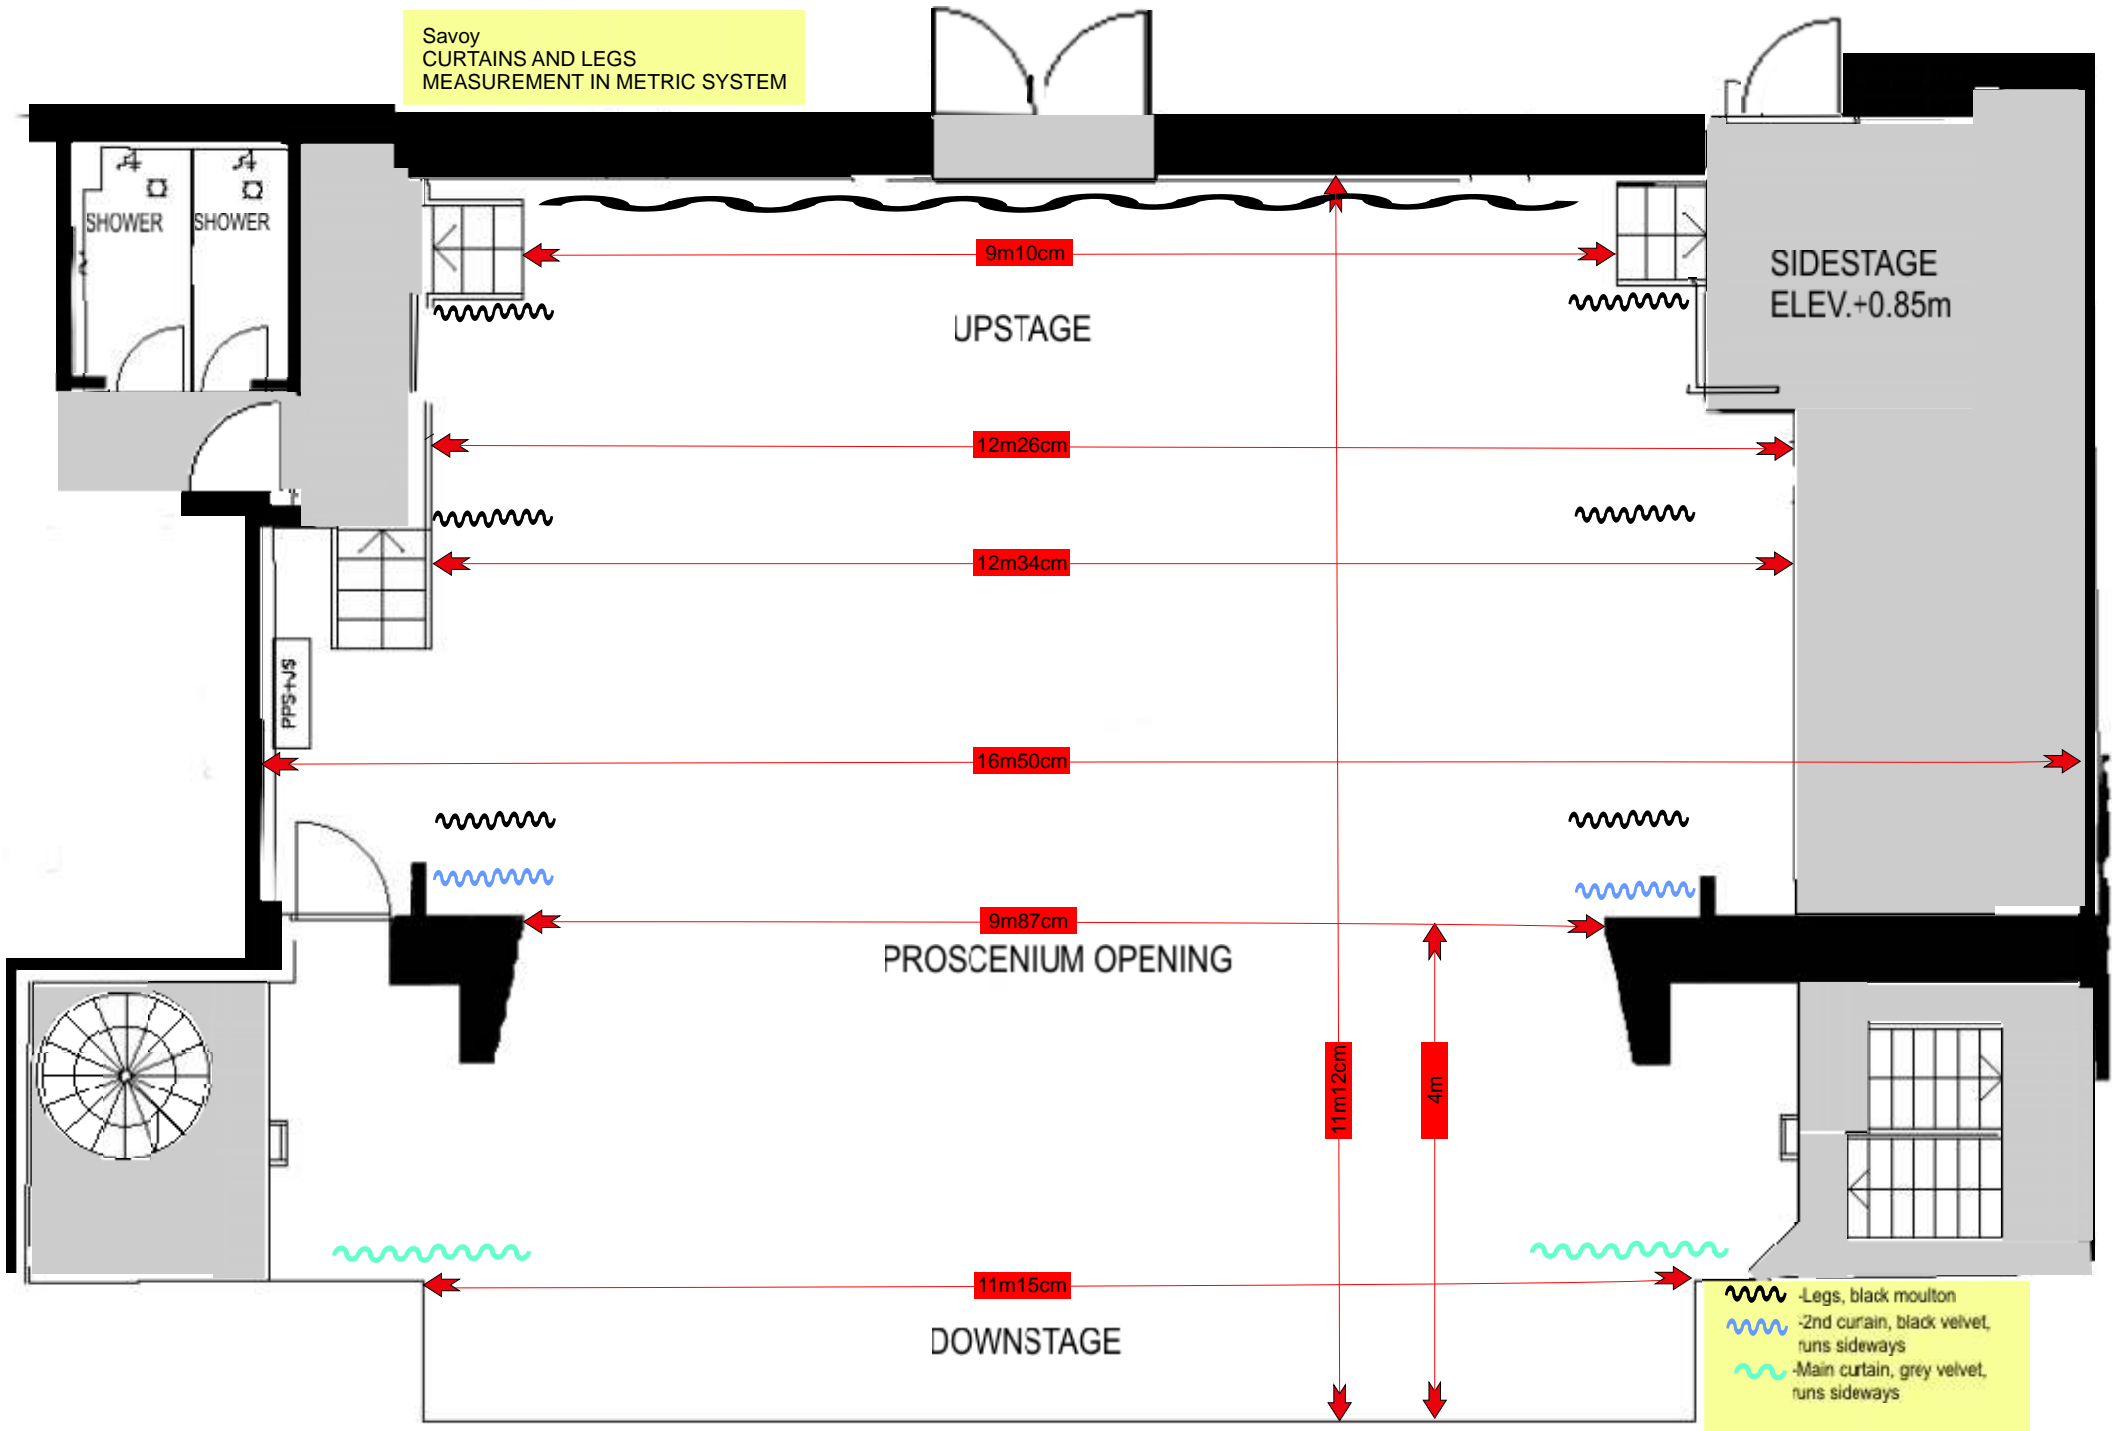

Savoy venue  
Sidecut  
measurements in metric system

Savoy  
CURTAINS AND LEGS  
MEASUREMENT IN METRIC SYSTEM

SHOWER SHOWER

UPSTAGE

SIDESTAGE  
ELEV.+0.85m

PROSCENIUM OPENING

DOWNSTAGE

PPS+VS

Savoy stage  
Sidecut  
measurements in metric system