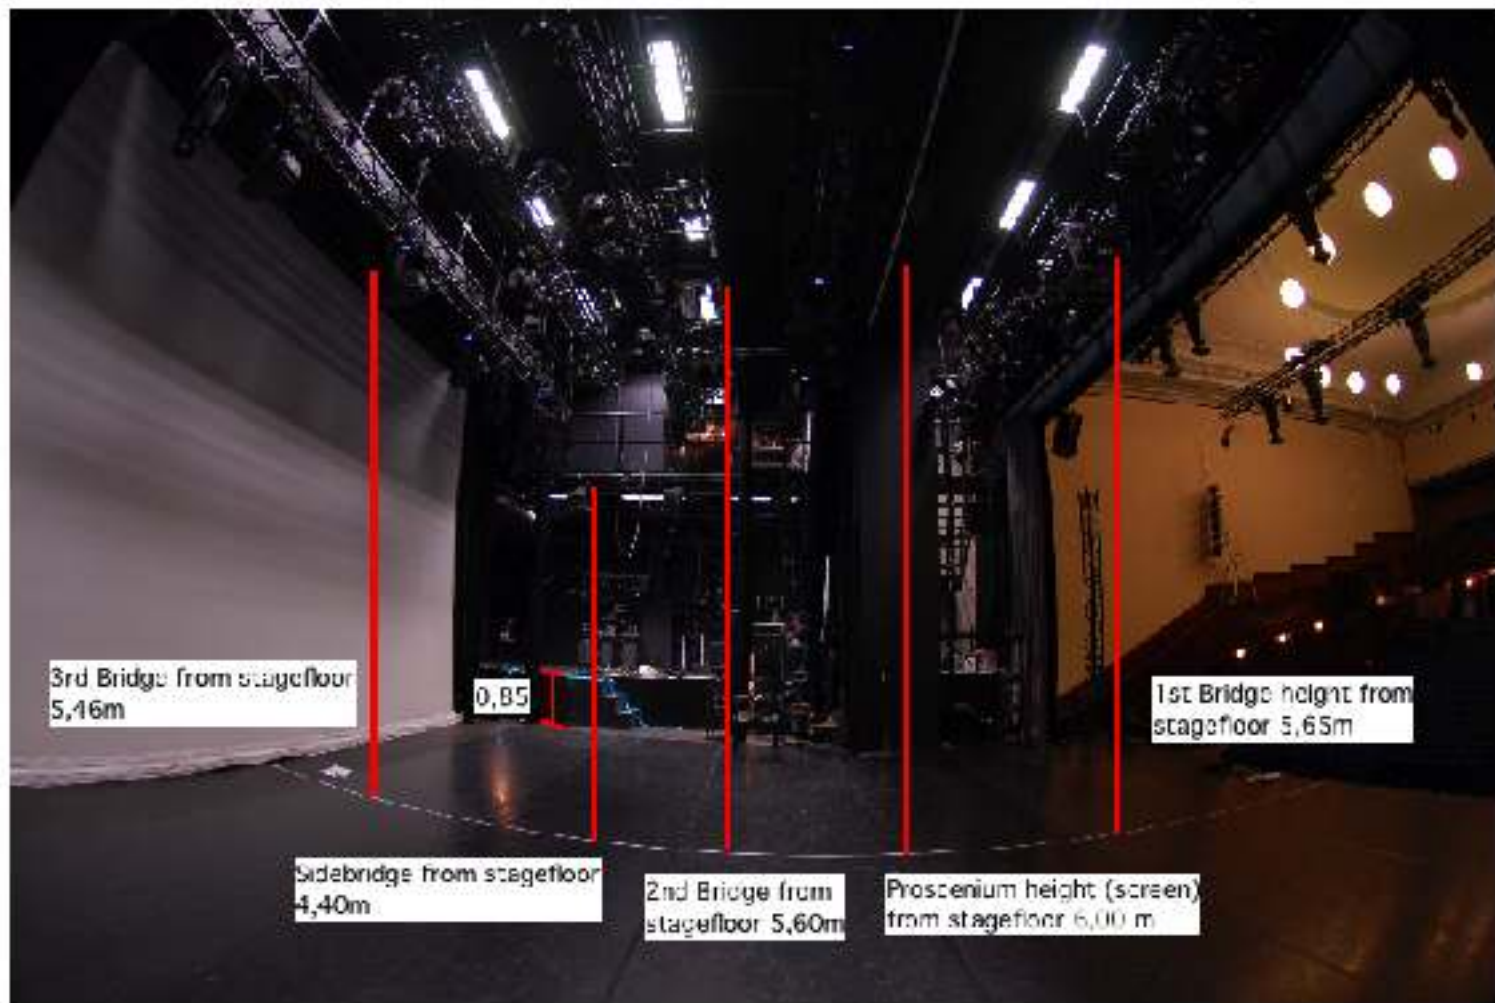

Savoy venue  
Sidecut  
measurements in metric system

Savoy  
CURTAINS AND LEGS  
MEASUREMENT IN METRIC SYSTEM

SHOWER SHOWER

UPSTAGE

SIDESTAGE  
ELEV.+0.85m

PROSCENIUM OPENING

DOWNSTAGE

PPS+VS

Savoy stage  
Sidecut  
measurements in metric system