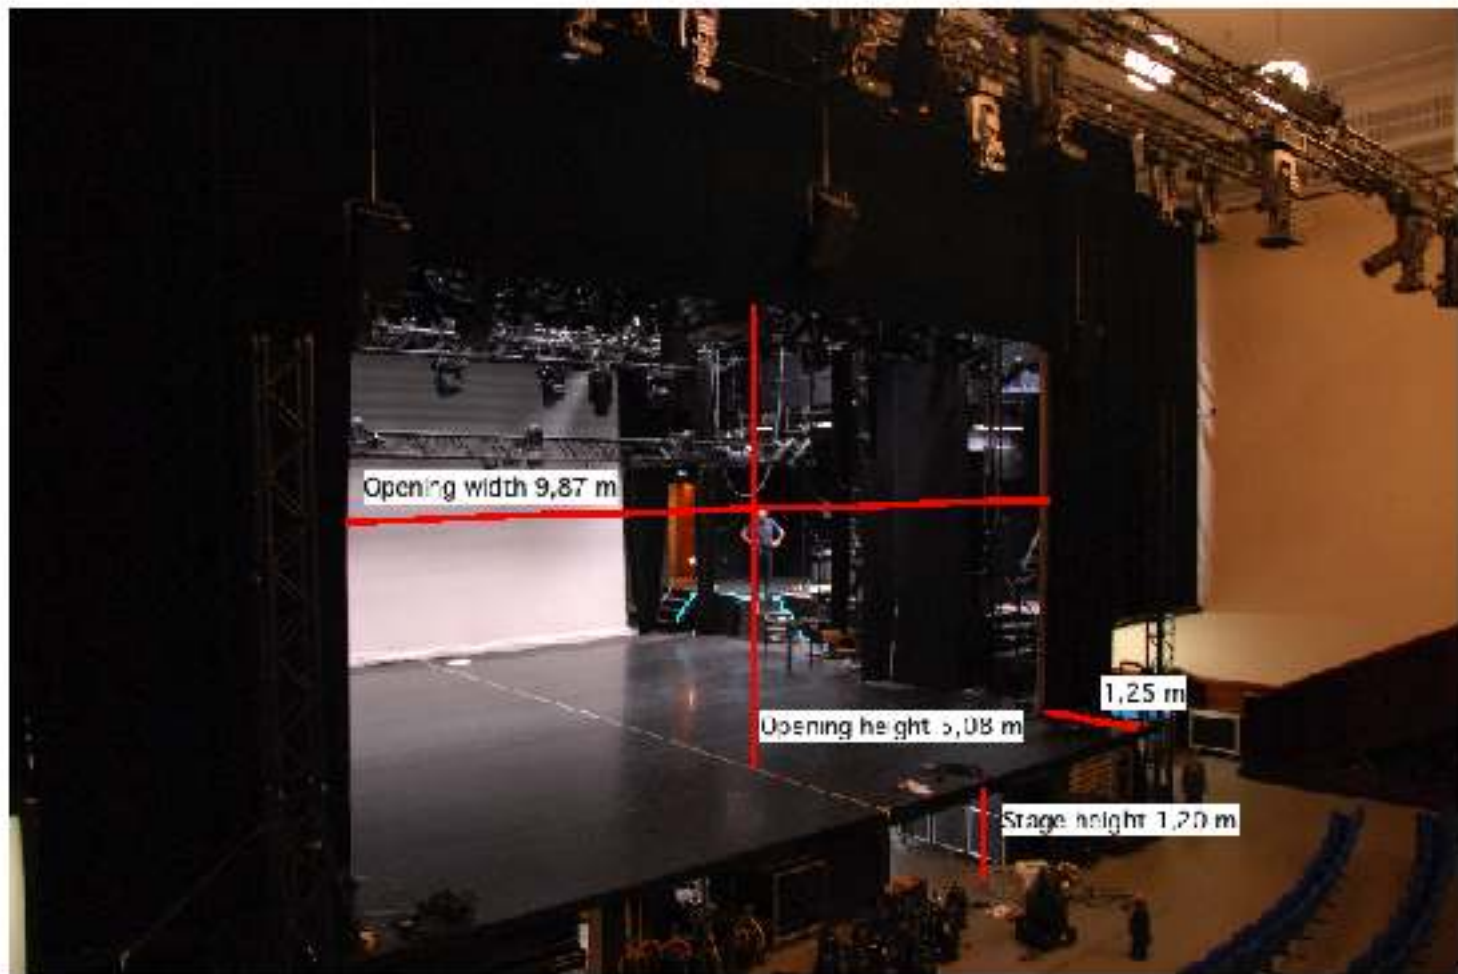

Savoy venue  
Sidecut  
measurements in metric system

Savoy  
CURTAINS AND LEGS  
MEASUREMENT IN METRIC SYSTEM

SHOWER SHOWER

UPSTAGE

SIDESTAGE  
ELEV.+0.85m

PROSCENIUM OPENING

DOWNSTAGE

PPS+VS

Savoy stage  
Sidecut  
measurements in metric system